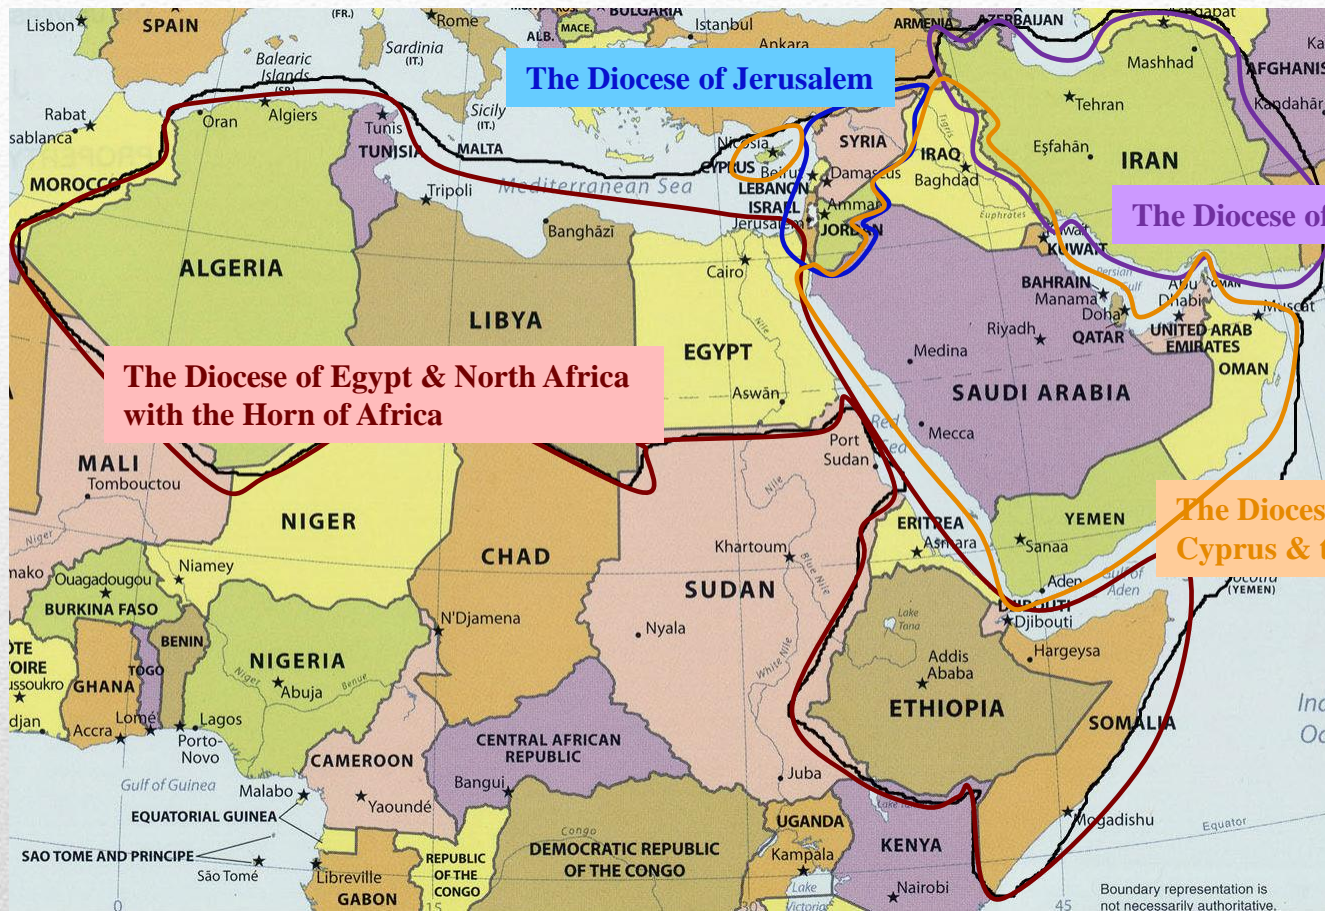

The Province of Jerusalem and the Middle East